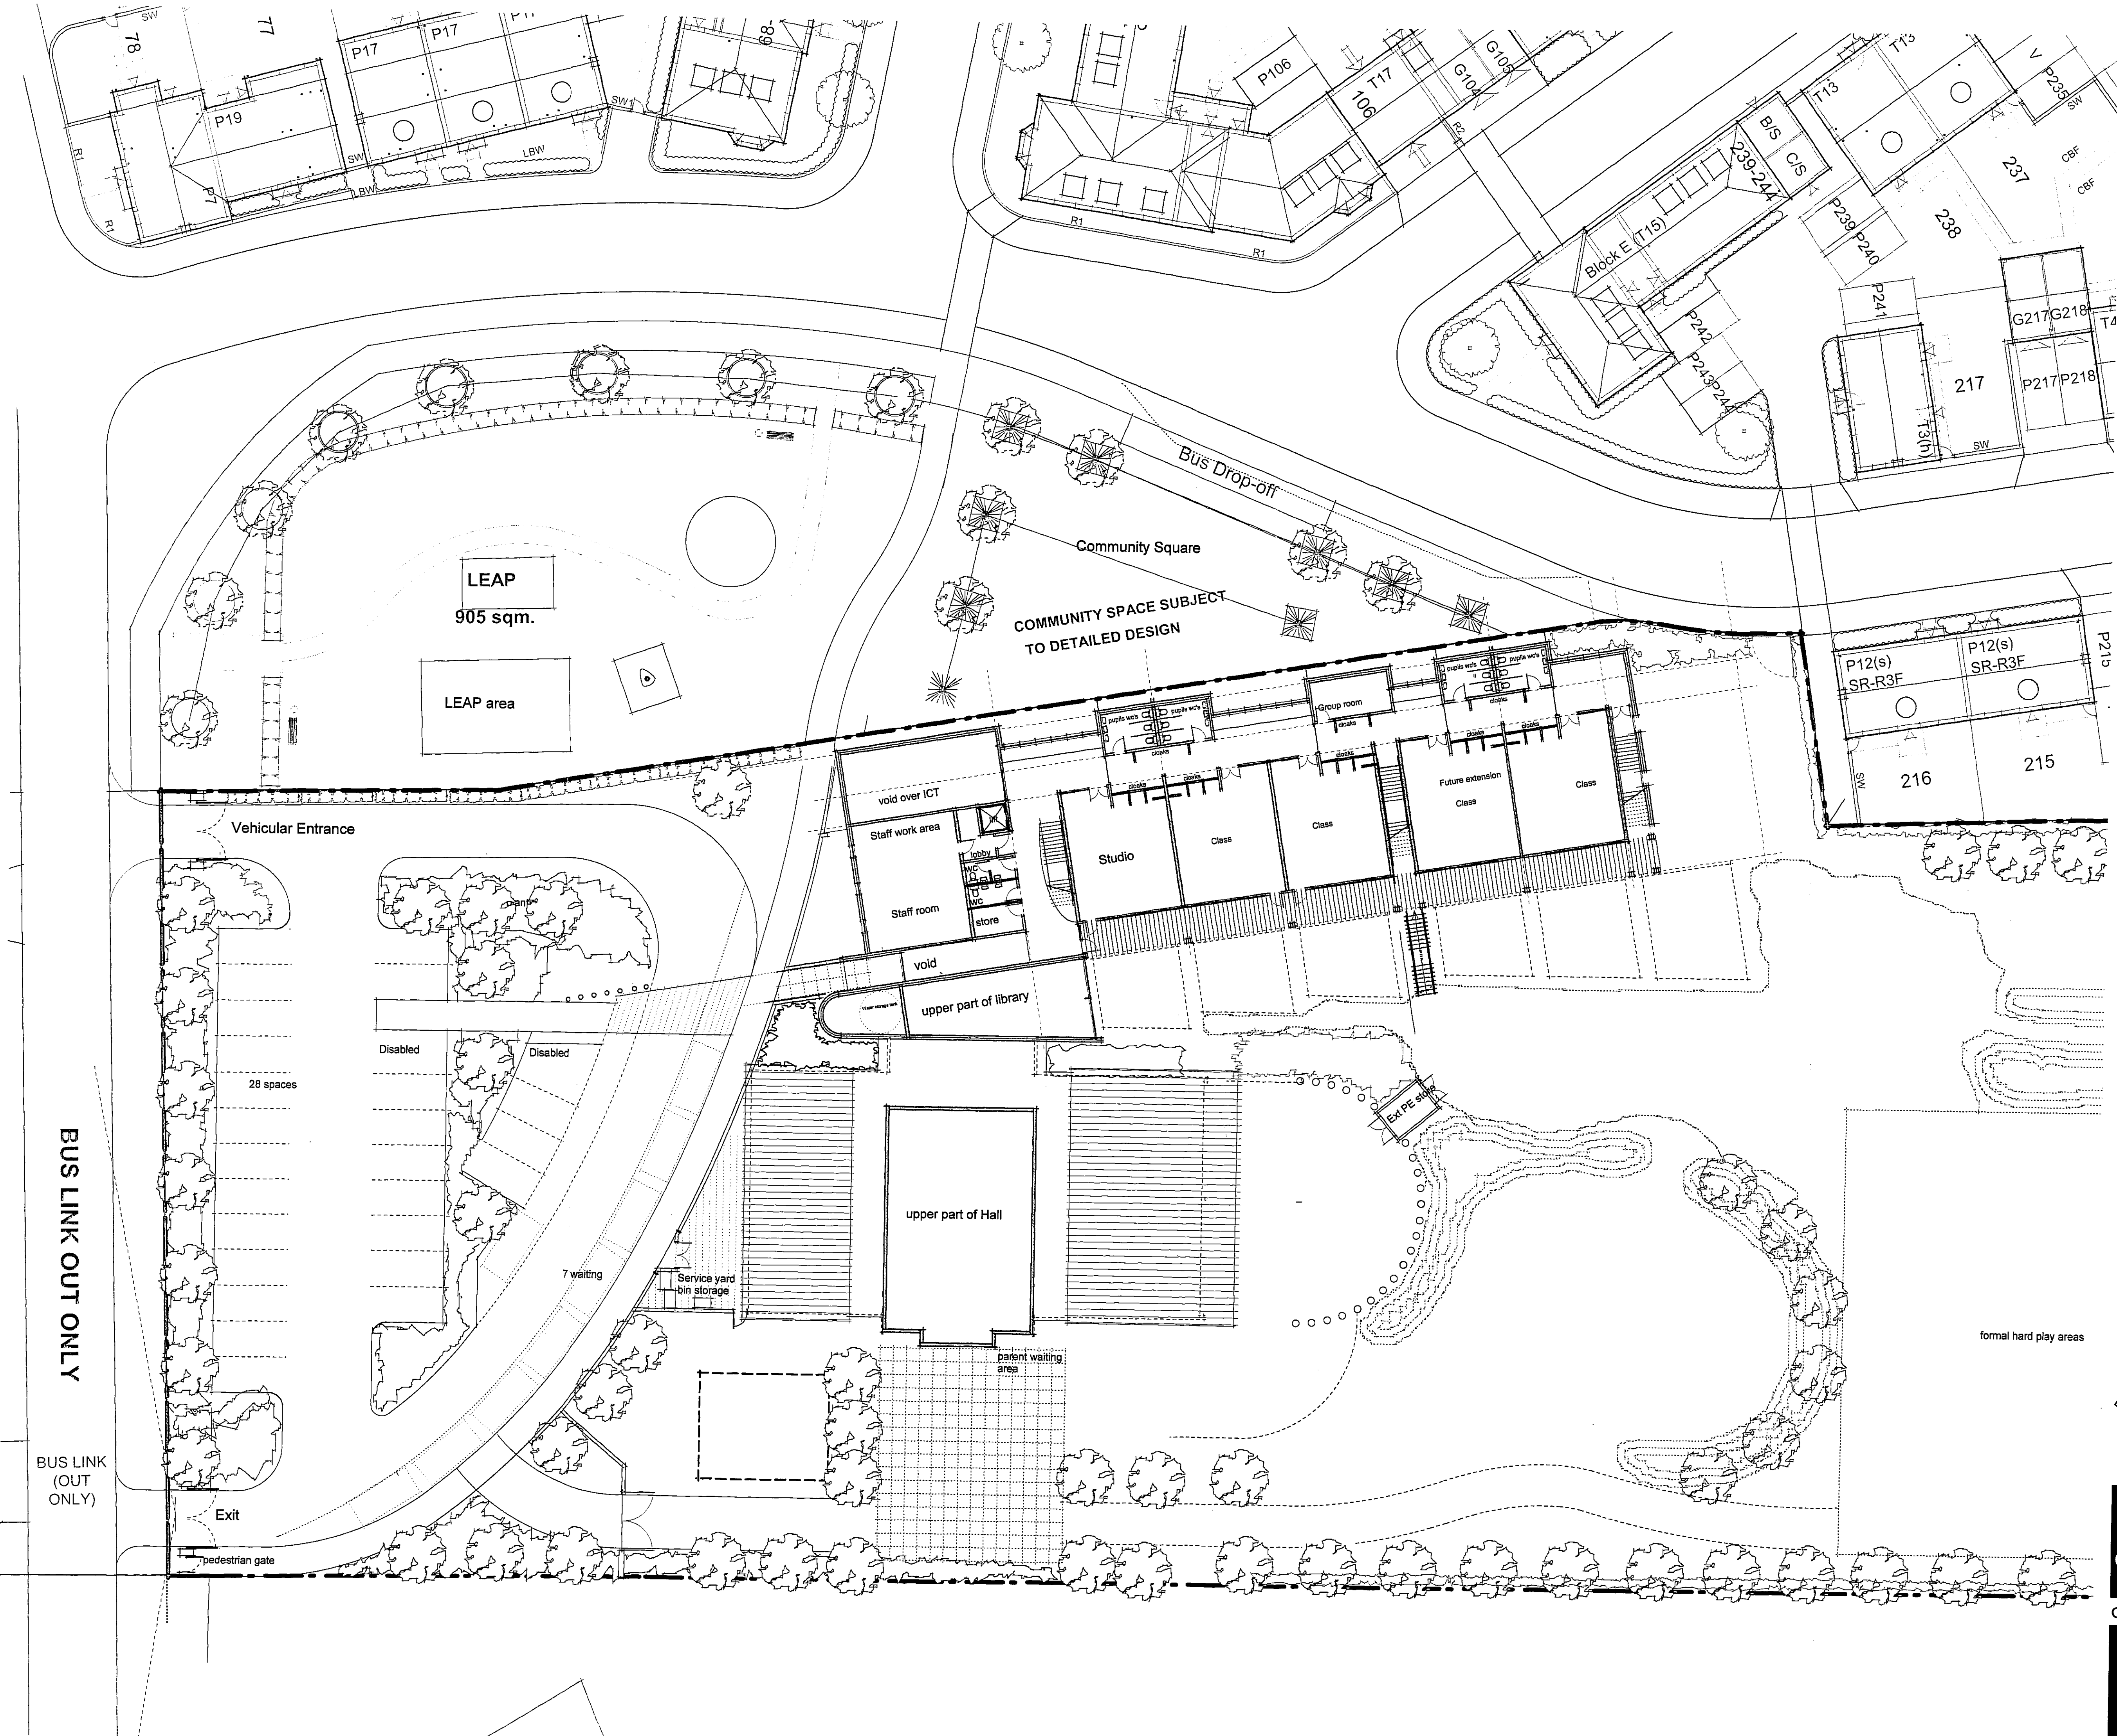

August 2009

NB
| Drawn | Checked |

7515 / P003 First Floor layout plan 1:200

St Peters CE VA Primary School, Devizes

E/09/1324

THE
Genesis Design
STUDIO

CHARTERED ARCHITECTS

MEAD MILL MILL LANE ROMSEY
HAMPSHIRE SO51 8EQ