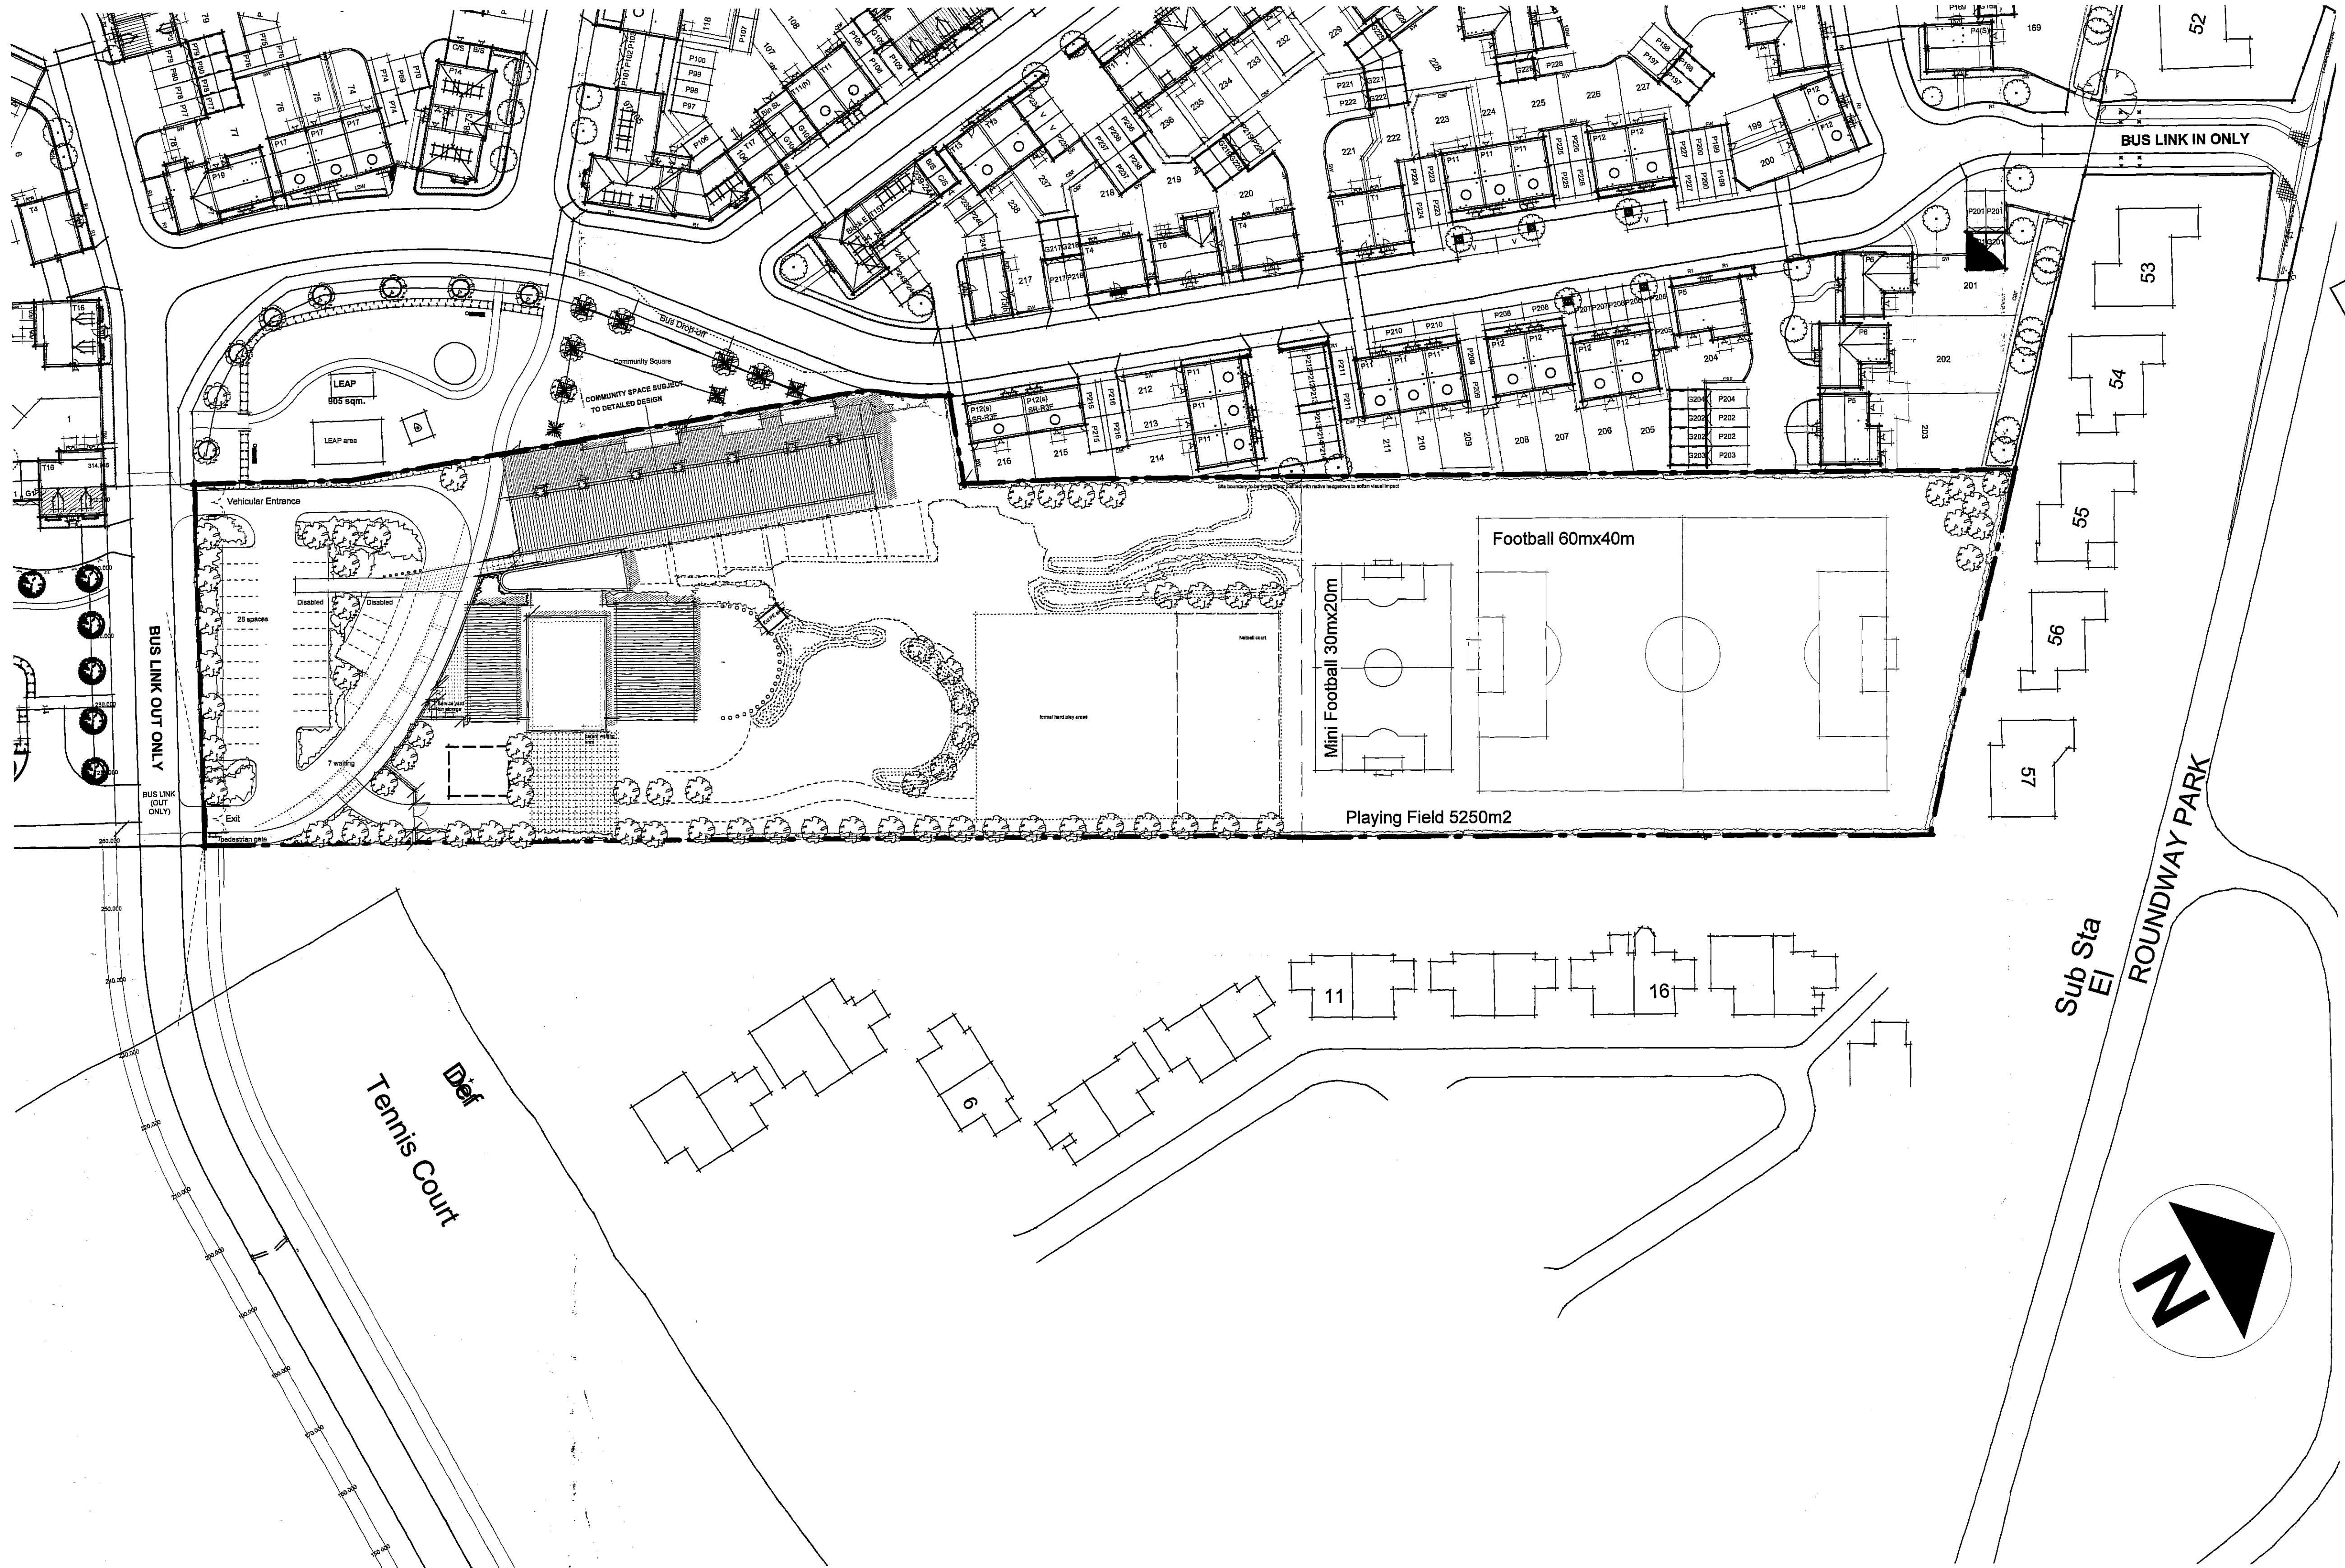

August 2009

NB
| Drawn | Checked |

WILTSHIRE COUNCIL
 0 9 OCT 2009
 RECEIVED

E/09/1324

7515 / P001

Site Layout Plan 1:500

St Peter's CE VA Primary School, Devises

THE
Genesis Design
 STUDIO